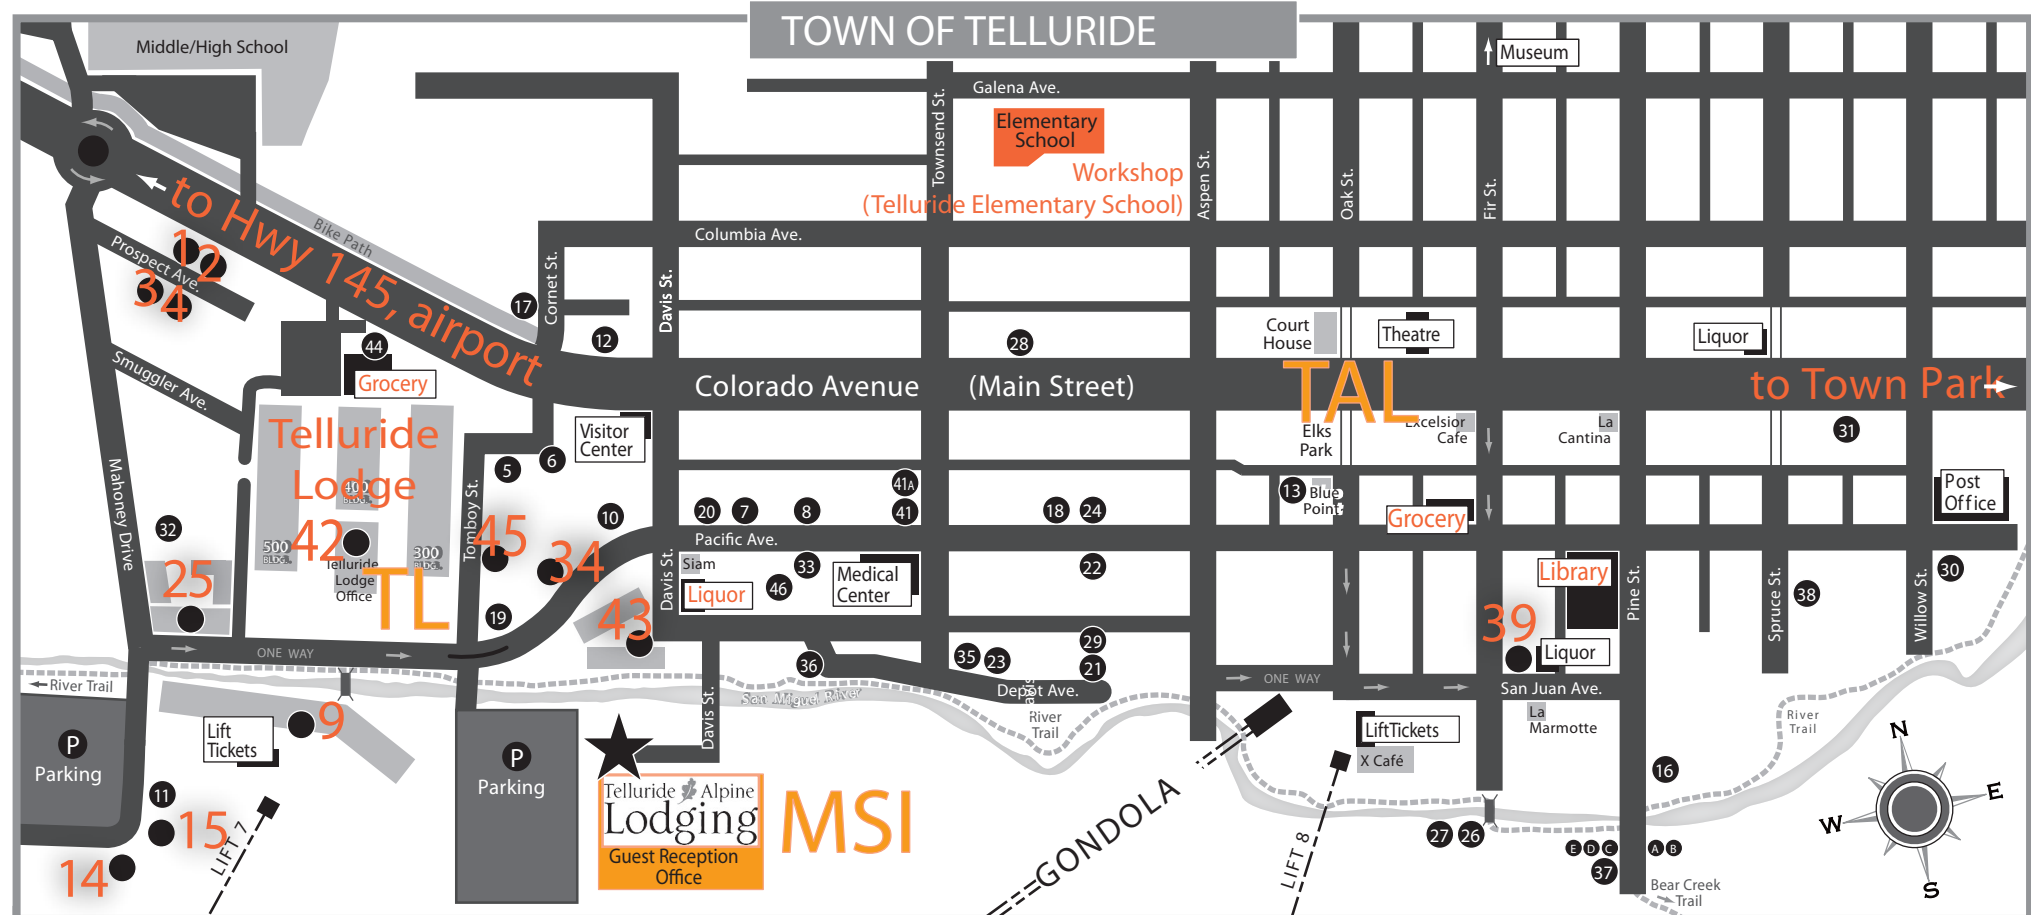

TOWN OF TELLURIDE

1	Bachman 5	771 Prospect
2	Bachman 9	751 Prospect
3	Bachman 14	774 Prospect
4	Bachman 16	764 Prospect
5	Boomerang Lodge	740 Prospect
6	Boomerang Village	136 S. Tomboy
7	Bridal Veil Condos	565 W. Pacific
8	Caskey Residence	517 W. Pacific
9	Cimarron Lodge	300 S. Mahoney
10	Cornet Creek	627 W. Pacific
11	Double Diamond	350 S. Mahoney
12	El Diente	615 W. Colorado
13	Elks Park Penthouse	123C S. Oak

14	Etta Place One	390 S. Mahoney
15	Etta Place Two	370 S. Mahoney
16	Ghostrider	350 S. Pine
17	Gold Belt Condos	657 W. Colorado
18	Gondola Ski House	435 W. Pacific
19	Graysill	683 W. Pacific
20	Hruza Residence #3	545 W. Pacific
21	Jennings Residence	445 Depot
22	JJ House	412 W. Pacific
23	Legacy House	485 Depot
24	Liftside Villas	431 W. Pacific
25	Lulu City	280 S. Mahoney
26	Manitou B&B	333 S. Fir

27	Manitou Riverhouses	333 S. Fir
28	Metzger House	473 W. Colorado
29	Mintz Residence	445- 1/2 Depot
30	Muscatel Flats	200 S. Willow
31	New San Juan	220 E. Colorado
32	Owl Meadows	250 S. Mahoney
33	Pacific St. Townhomes	514-530 W. Pacific
34	Plunge Condos	663 W. Pacific
35	Plunge Landing	495 S. Townsend
36	River Club	550 W. Depot
37	Riverside A,B,C,D,E	350 & 360 S. Pine
38	Riverview	220 S. Spruce
39	Smuggler Condos	766 Smuggler

40	Spiral Stairs	129 W. San Juan
41	Sylvanite House	501 W. Pacific
41A	Sylvanite Guest House	501- 1/2 W. Pacific
42	Telluride Lodge	747 W. Pacific
43	Viking Lodge	651 W. Pacific
44	Village Suites	666 W. Colorado
45	West Willow	149 S. Tomboy
46	Wood Residence	542C W. Pacific